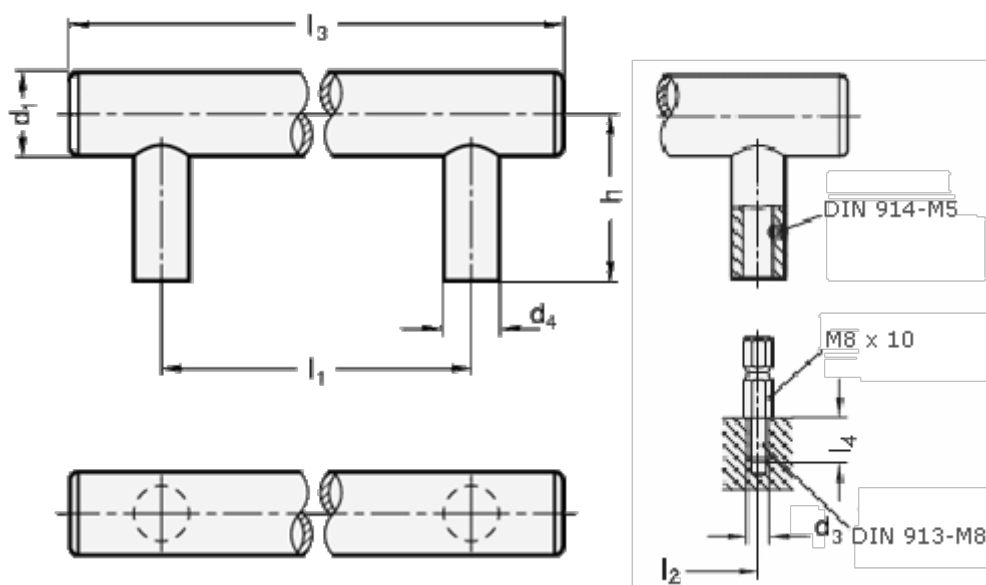

Article number: 20666730M8600E

Description: E+G St. steel tubular handle GN 666.7-30-M8-600-E
E - with stainless steel cap, mountet from the front

Measures

d1 = 30

d3 = M8

d4 = 20

h = 60

l1 +/-0.5 = 600

l2 = 600

l3 = 665

l4 = 15

t min = 15